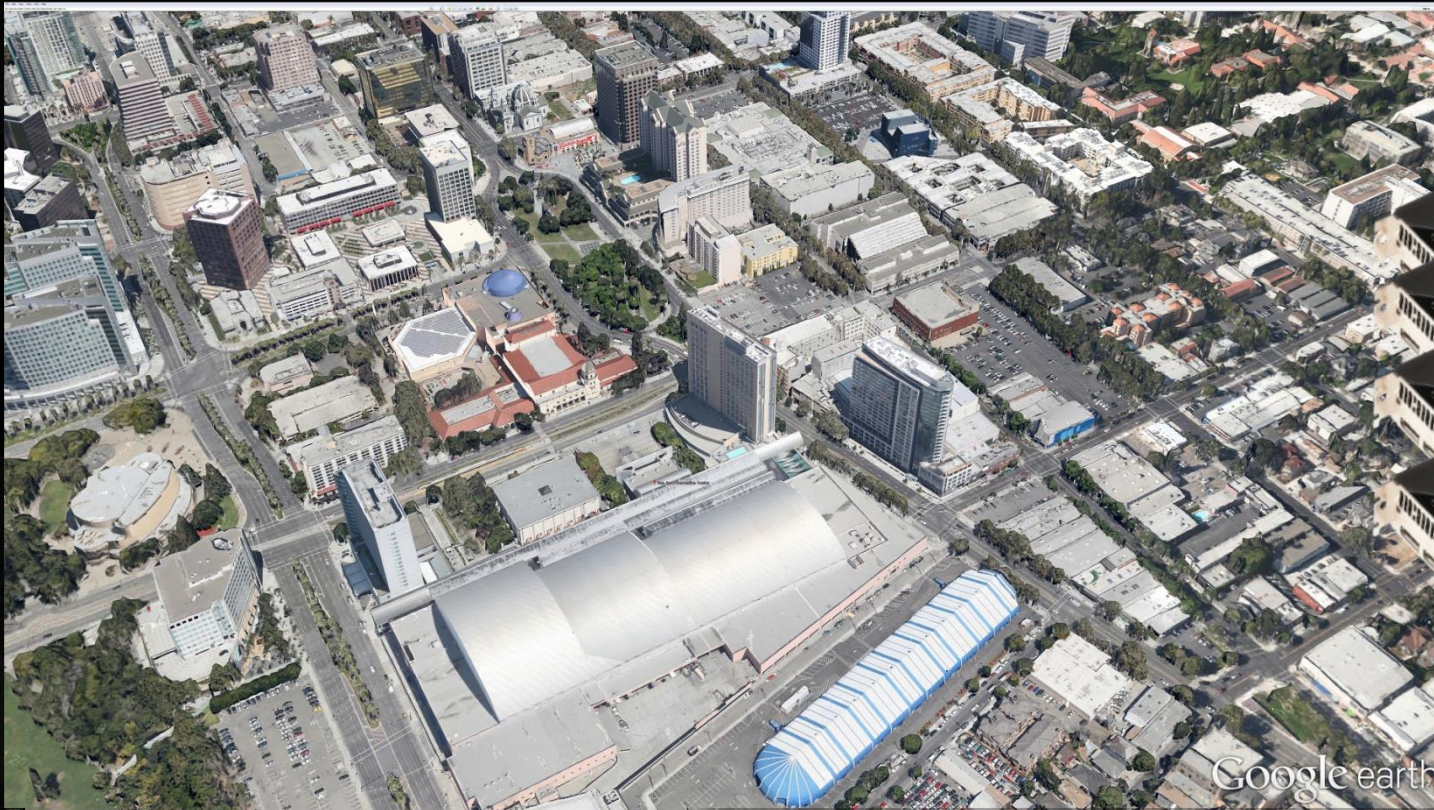

4X4 - NVIDIA MOSAIC

Image courtesy Vislogix

MOSAIC

Creating a single unified Desktop

Up to 16 Displays

Supported on Quadro + NVS

Linux, Windows 7 + Windows 8

Let's do more...