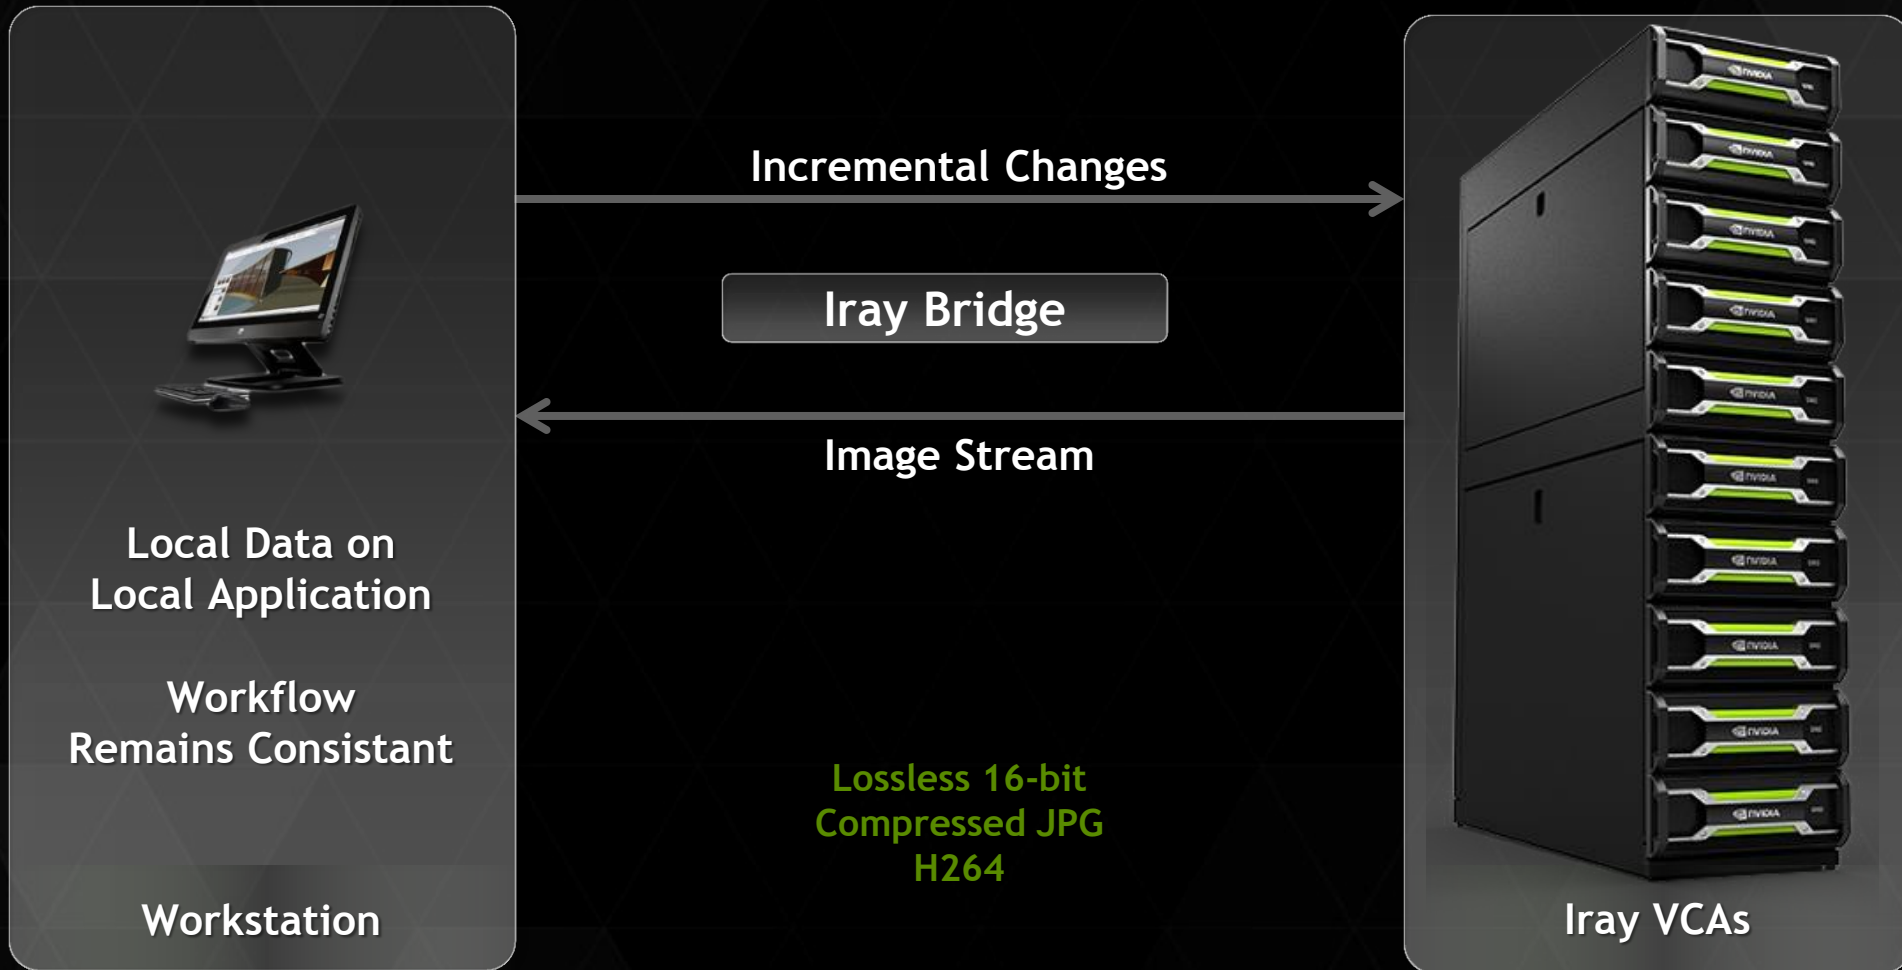

EVOLUTIONARY GRAPHICS

CUDA IS ACCELERATED COMPUTING

CPU
Optimized for
Serial Tasks

+

GPU Accelerator
Optimized for
Parallel Tasks

CUDA EVERYWHERE

PASCAL

PC

CLOUD

MOBILE

CLOUD RENDERING

UNBIASED GLOBAL ILLUMINATION

Simulating real physics of light transport

Image courtesy migenius

NVIDIA IRAY VCA

Which is Iray and which is a photograph?

IRAY BRIDGE & IRAY IQ

IRAY IQ IN OPERATION

Iray Photoreal renders progressively, and a “noisy” start converges to final image over time

- ▶ **Iray IQ:** Calculate many progressions in parallel
 - ▶ Noiseless interactive GI with large enough cluster
- ▶ **Speed** established by single VCA speed
- ▶ **Quality** scales linearly with number of VCAs