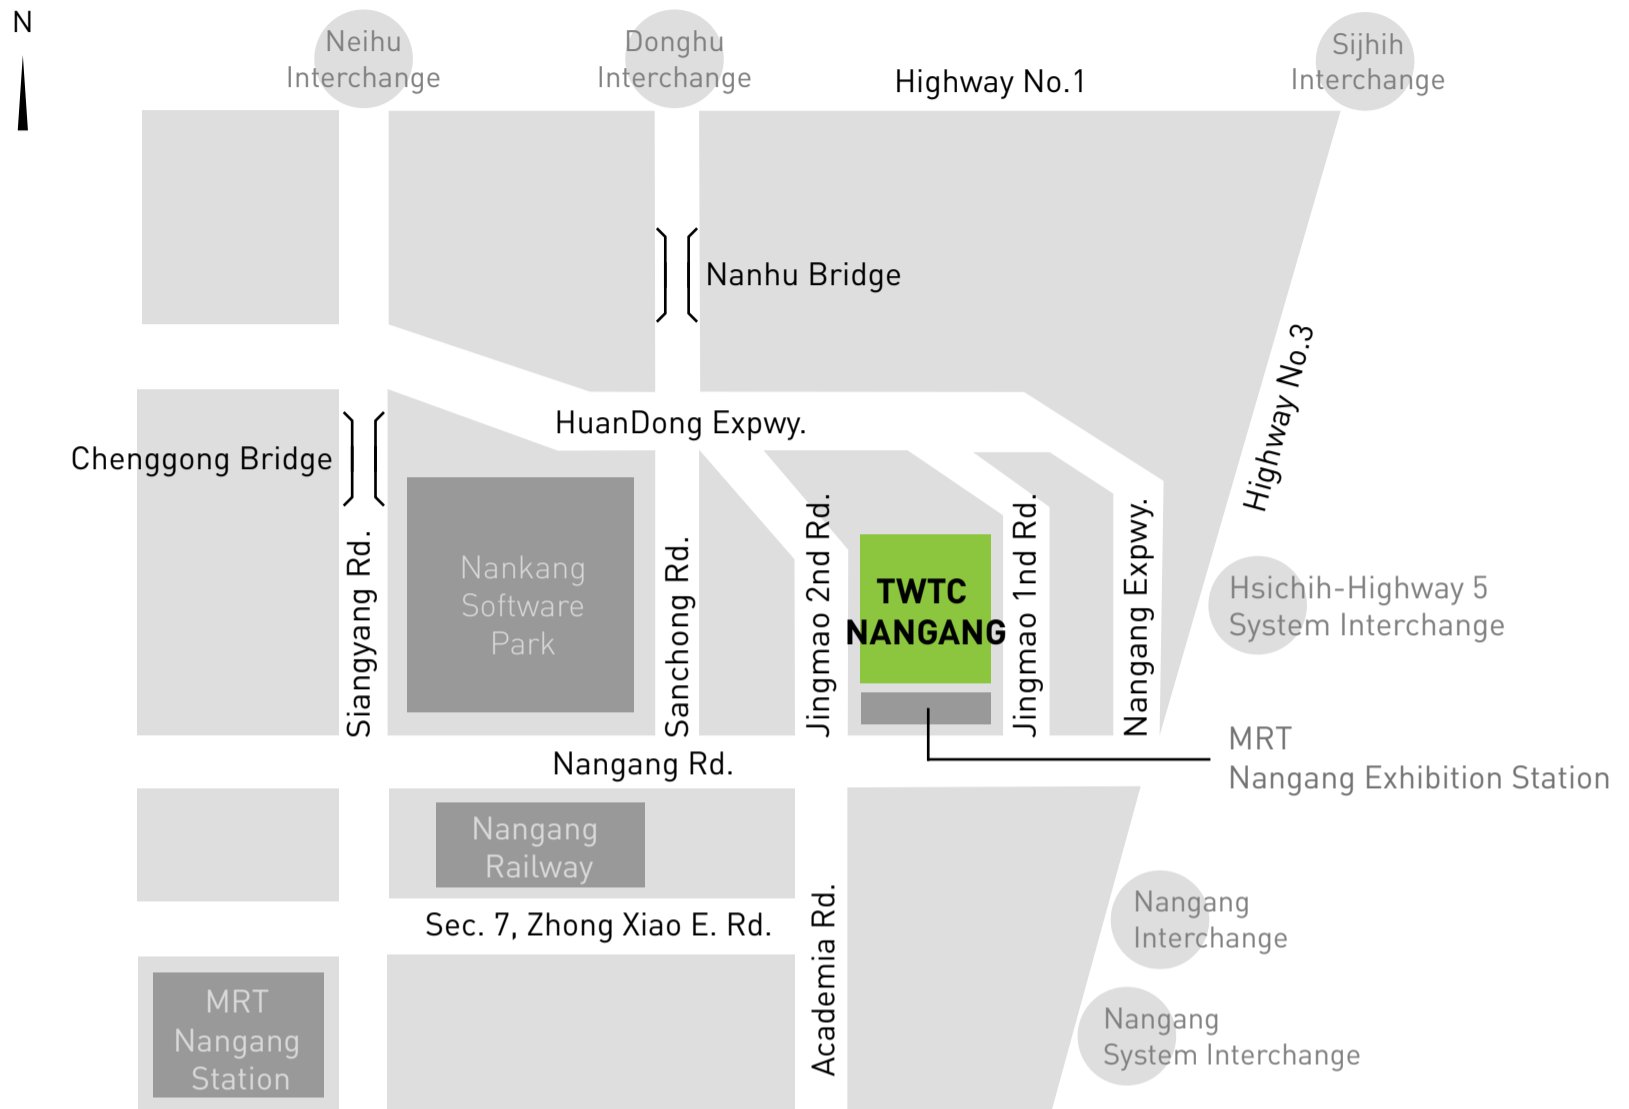

NVIDIA AT COMPUTEX 2010

TAIPEI WORLD TRADE CENTER

TICC

- 04. ASUS / Booth No. TF1B
- 05. CLEVO / Booth No. T201C

TWTC HALL 1

- 01. GIGA-BYTE / Booth No. D002
- 02. IKONIK / Booth No. D526
- 03. Leadtek / Booth No. D514

TWTC NANGANG EXHIBITION HALL

NANGANG EXHIBITION HALL

- 06. COOLER MASTER / Booth No. K812
- 07. PATRIOT MEMORY / Booth No. I709
- 08. Acer / Booth No. L 617a
- 09. ASRock / Booth No. L 118
- 10. BIOSTAR / Booth No. L 1031a
- 11. DFI / Booth No. L 424
- 12. ECS / Booth No. L 631a
- 13. Giada / Booth No. M 935a
- 14. InnoVISION / Booth No. N 410
- 15. Jetway / Booth No. L 531
- 16. J&W / Booth No. N 717a
- 17. Manli / Booth No. N 1214
- 18. Microsoft / Booth No. L 108
- 19. MSI / Booth No. L 607
- 20. Shuttle / Booth No. L 418
- 21. SPARKLE / Booth No. M 1319
- 22. Thermaltake / Booth No. M 614
- 23. WEIBU / Booth No. N 713a
- 24. ZOTAC / Booth No. M 420