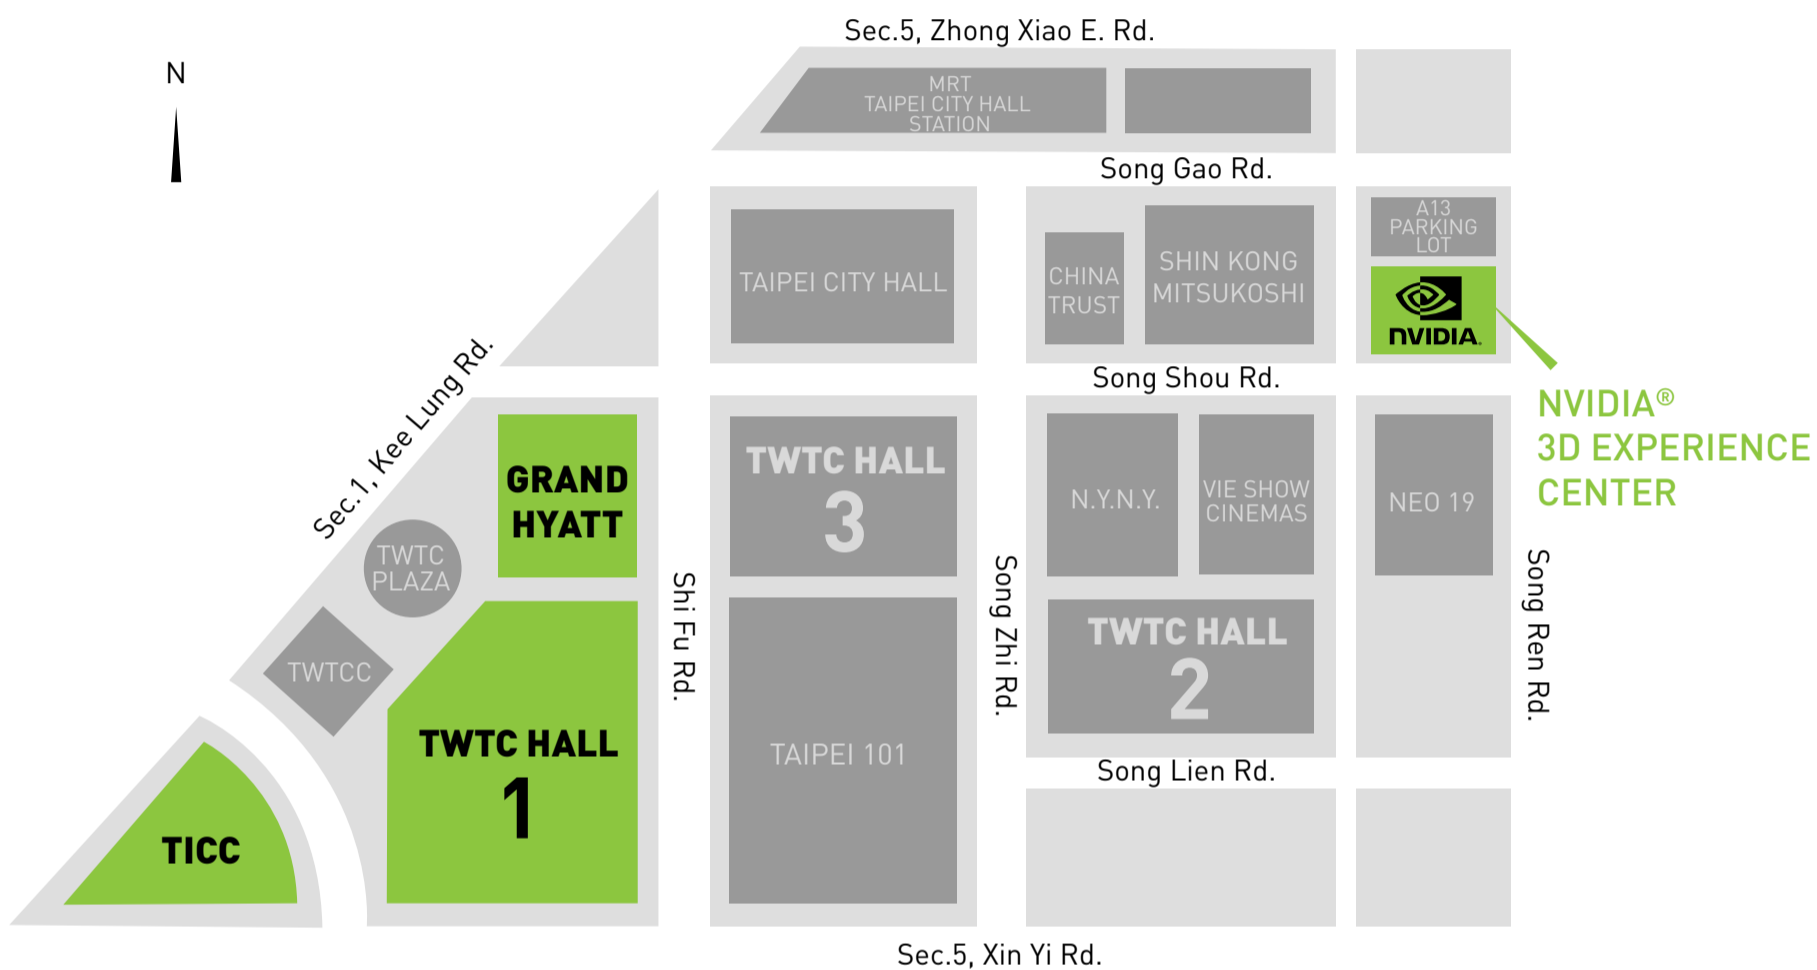

NVIDIA AT COMPUTEX 2010

TAIPEI WORLD TRADE CENTER

TICC

- 04. ASUS / Booth No. TF1B
- 05. CLEVO / Booth No. T201C

TWTC HALL 1

- 01. GIGA-BYTE / Booth No. D002
- 02. IKONIK / Booth No. D526
- 03. Leadtek / Booth No. D514

TWTC NANGANG EXHIBITION HALL

NANGANG EXHIBITION HALL

- 06. COOLER MASTER / Booth No. K812
- 07. PATRIOT MEMORY / Booth No. I709
- 08. Acer / Booth No. L 617a
- 09. ASRock / Booth No. L 118
- 10. BIOSTAR / Booth No. L 1031a
- 11. DFI / Booth No. L 424
- 12. ECS / Booth No. L 631a
- 13. Giada / Booth No. M 935a
- 14. InnoVISION / Booth No. N 410
- 15. Jetway / Booth No. L 531
- 16. J&W / Booth No. N 717a
- 17. Manli / Booth No. N 1214
- 18. Microsoft / Booth No. L 108
- 19. MSI / Booth No. L 607
- 20. Shuttle / Booth No. L 418
- 21. SPARKLE / Booth No. M 1319
- 22. Thermaltake / Booth No. M 614
- 23. WEIBU / Booth No. N 713a
- 24. ZOTAC / Booth No. M 420

 **N928**
NVIDIA RECEPTION DESK